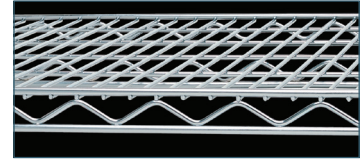

Let Metro perfect your hanging & drying process.

Shelving specifically designed to optimize your process and maintain the highest quality.

Let Metro provide solutions tailored to meet stringent cannabis procedures. Metro premium shelving solutions like Super Erecta Cannabis Drying Racks are designed to satisfy cannabis processing. From hanging...to drying...to storing...we've got it covered.

- Open wire design allows for maximum airflow
- Shelves slide out for easy access
- Available in stainless steel for maximum rust resistance and easy cleaning
- Quickly converts from hanging to tray drying rack

Metro Super Erecta Drying Rack
(Available in Stainless Steel or Chrome
with adjustable removable tray levels)

Proven Metro® Innovation.

Accommodates most standard perforated drying trays and racks.

Type 304 Polished Stainless Steel

AVAILABLE IN:
Uncoated: machine washable
Coated: waterproof, perfect for indoor/outdoor use

Grow your capacity by up to 50%

Metro Top-Track® High Density storage.

For finished goods and inventory management.
Sized to fit any space or vault.