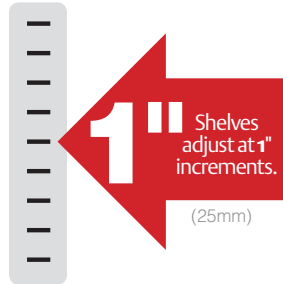

Let Metro perfect your hanging & drying process.

Shelving specifically designed to optimize your process and maintain the highest quality.

Let Metro provide solutions tailored to meet stringent cannabis procedures. Metro premium shelving solutions like Super Erecta Cannabis Drying Racks are designed to satisfy cannabis processing. From hanging...to drying...to storing...we've got it covered.

- Open wire design allows for maximum airflow
- Shelves slide out for easy access
- Available in stainless steel for maximum rust resistance and easy cleaning
- Quickly converts from hanging to tray drying rack

Metro Super Erecta Drying Rack
(Available in Stainless Steel or Chrome
with adjustable removable tray levels)

Proven Metro® Innovation.

Accommodates most standard perforated drying trays and racks.

Type 304 Polished Stainless Steel